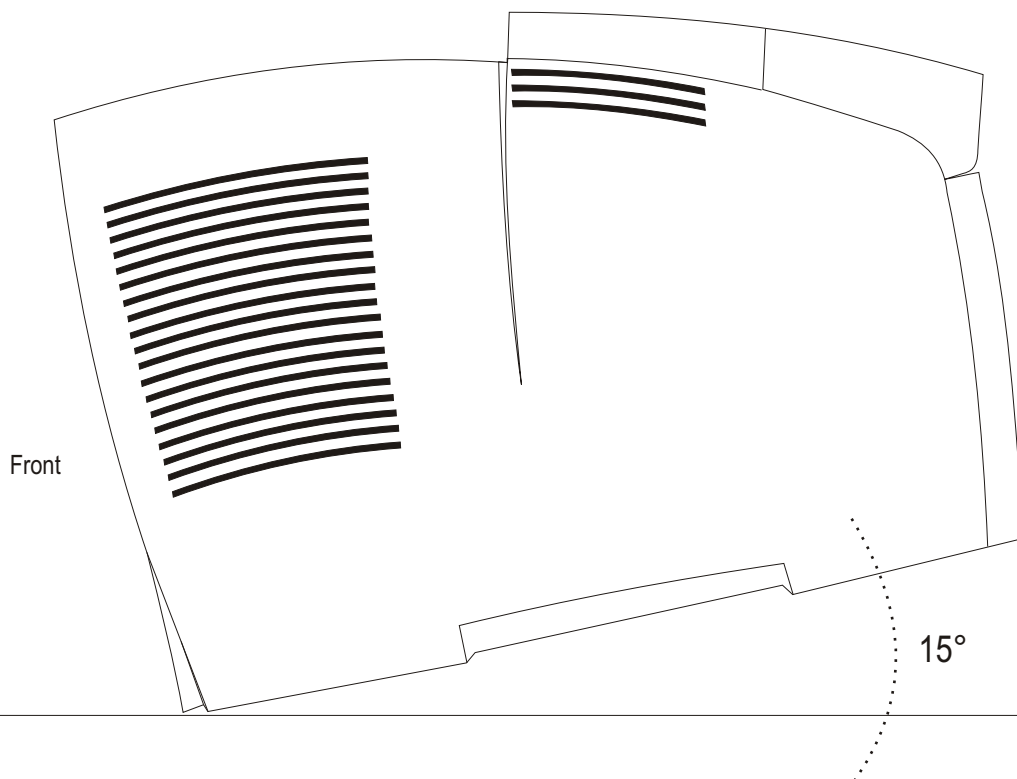

Interactive Touchscreen Solutions, Inc.

Model #: PRT-LSR-CLR

The PRT-LSR-CLR is a high quality color laser printer. The PRT-LSR-CLR has full page (8.5" x 11") color graphic and text print capability. For mounting within a custom enclosure or encasement, the printer must be mounted at a 15° angle allowing paper to exit.

Dimensions 14.5"H x 16.3"W x 21"D

Weight
60.0 lbs

Operating Temperature
0-35° Celsius

Ventilation
2" Back Buffer
1" Buffer on Sides

15° tilt required for paper exit.

Contact Us At:
1655 Crofton Blvd., Suite 103
Crofton, MD 21114
800-652-4830 Toll Free
410-451-1540 Phone
410-451-1544 Fax
info@itouchinc.com
www.itouchinc.com