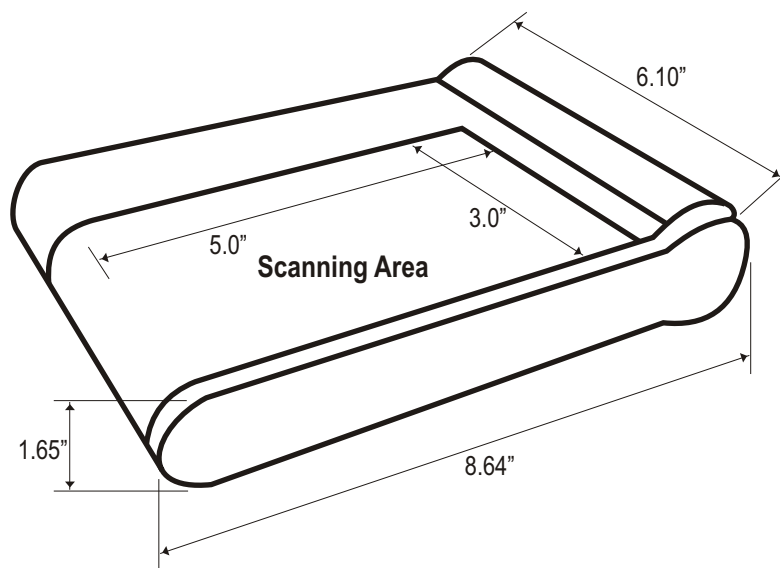

Dimensions

1.65"H x 6.10"W x 8.64"L

Scanning Area

5.0" x 3.0"

Scanning Resolution

600-9600dpi

Weight

1.25 lbs