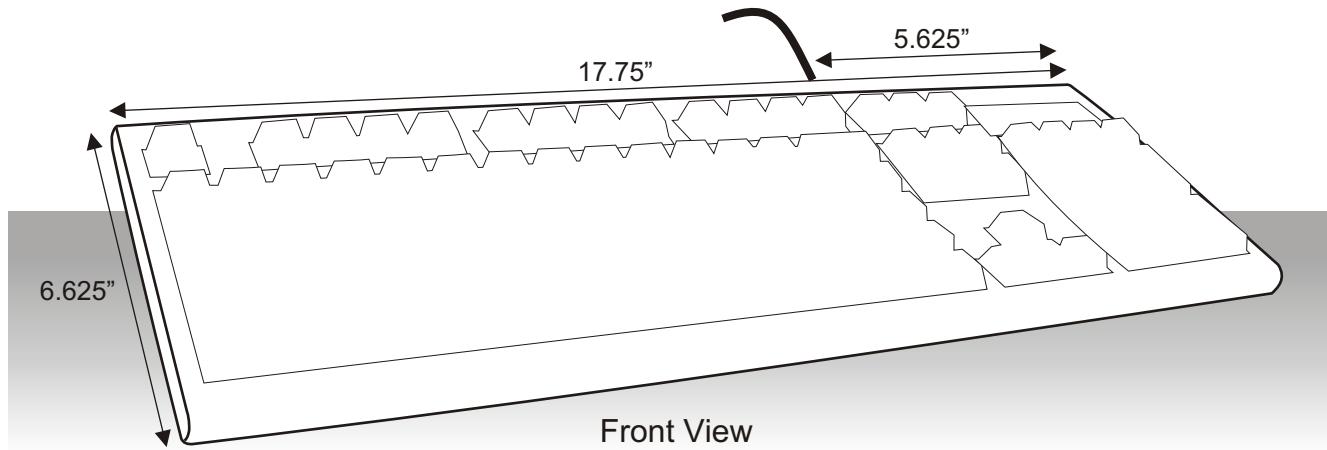

IT2000-Keyboard

**INTERACTIVE TOUCHSCREEN
SOLUTIONS, INC.**

1655 Crofton Blvd * Suite 103 * Crofton, MD 21114
Tel: (410)451-1540 * Fax: (410)451-1544

Email: info@itouchinc.com * Web: www.itouchinc.com
Toll Free: 1-800-652-4830