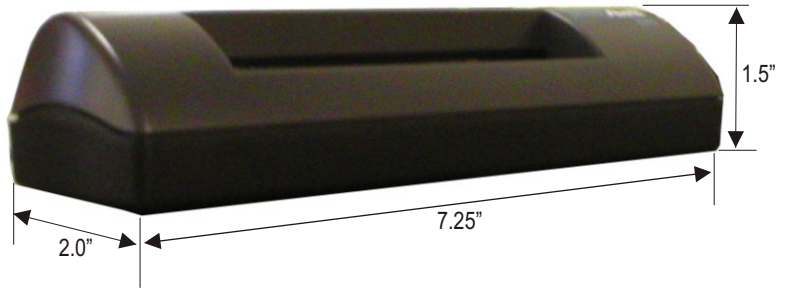

Interactive Touchscreen Solutions

Model #: ID License Scanner

The ID License Scanner allows for scanning of most US drivers licenses.

Dimensions

1.5"H x 7.25"W x 2.0"D

Weight

2 lbs

Operating Temperature

0-35° Celsius