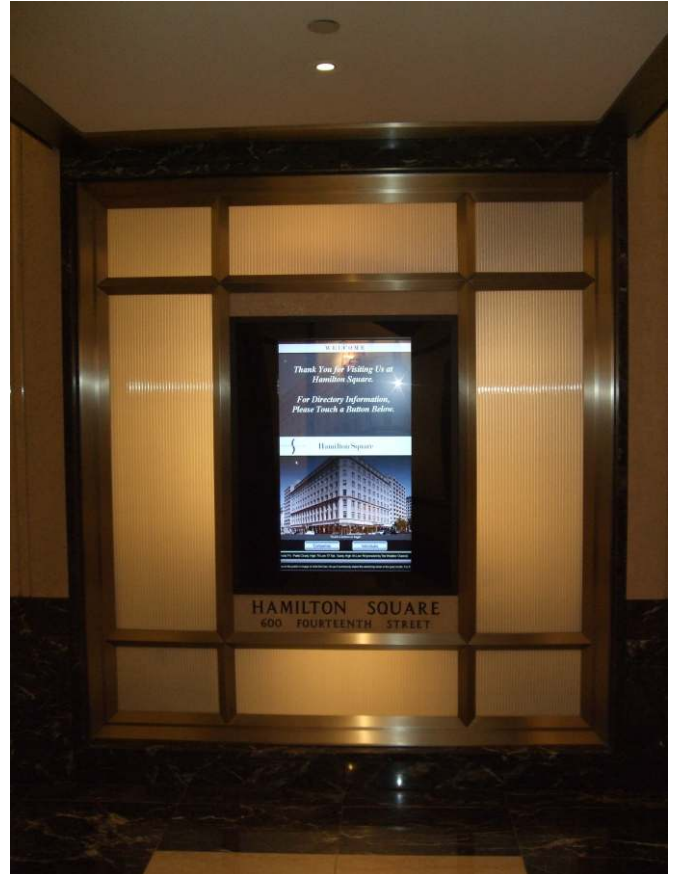

Navigo®

Interactive Touchscreen Solutions, Inc., developer of the Navigo Suite of Products, is a leading provider of touchscreen wayfinding, informational kiosk and digital signage systems. We offer high-end, sophisticated solutions including free-standing cabinetry, weather-resistant kiosks for indoor or outdoor use and wall-mounted units for buildings with limited space. All ITS standard enclosures and cabinetry are fully ADA compliant.

Please contact ITS at 1-800-652-4830 to learn more about our custom enclosures and cabinetry options.

Wall Mount - surface mount or recessed options available

Navigo Systems can be retrofit into existing wall space or mounted on the existing surface. When wall depth is limited a 19", 26", 32" or 42" flat panel touchscreen can be utilized.

Component Options:

- 19", 26", 32" or 42" Active Matrix Flat Panel w/ Integrated Touchscreen
- IT2000 Intel Processor Slim Line Computer
- PRT-LSR Laser Printer w/ Paper Presenter
- DirectDial Handset or Speakerphone

Custom faceplate or bezel frame may be provided by customer or ITS. Build-out required to house systems are responsibility of customer.

INTERACTIVE TOUCHSCREEN SOLUTIONS, INC.