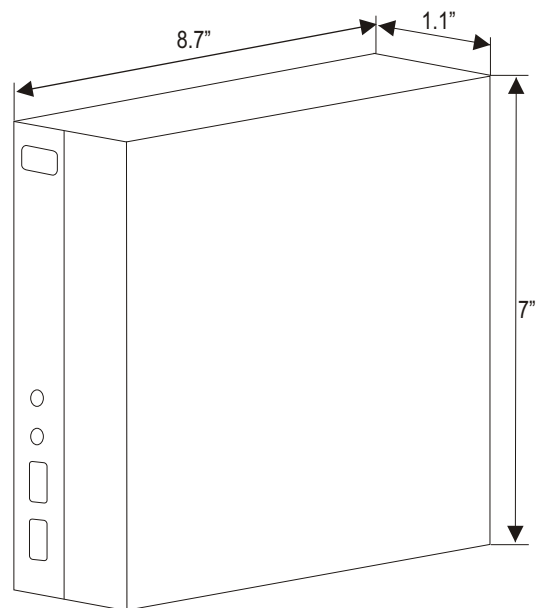

Gigabit Ethernet

WLAN : 802.11b/g/n

OS Provided Edition:

Microsoft Windows 7 Professional 64-bit Edition

Storage Hard Drive Capacity:

250 GB

Dimensions & Weight:

7" (H) - 8.7" (W) - 1.1" (D)

Weight: 2.4 lbs

Mounting Options