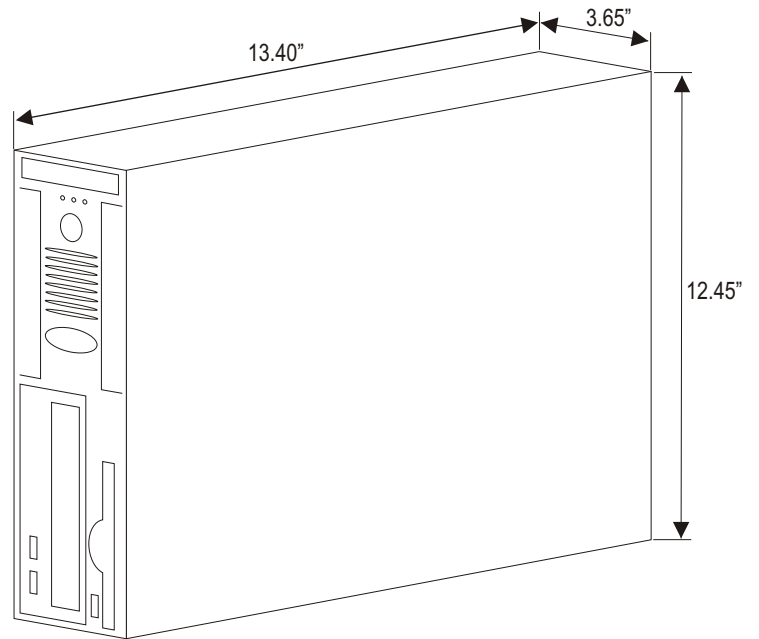

Interactive Touchscreen Solutions, Inc.

Model #: IT2000

The IT2000 computer offers a slim line design ideal for spaces with limited depth.

Dimensions

12.45"H x 3.65"W x 13.40"D

Weight

8 lbs

Operating Temperature

0-35° Celsius

Ventilation

2" Side Buffer

4" Back Buffer

Processor: Pentium Dual Core

RAM: 1 GB

HDD: 80 GB

Graphics: 64 Meg VGA Graphics Card

CD: 24X CD ROM

OS: Windows XP

Modem: 56K Internal

Network: 10/100BaseT ENIC