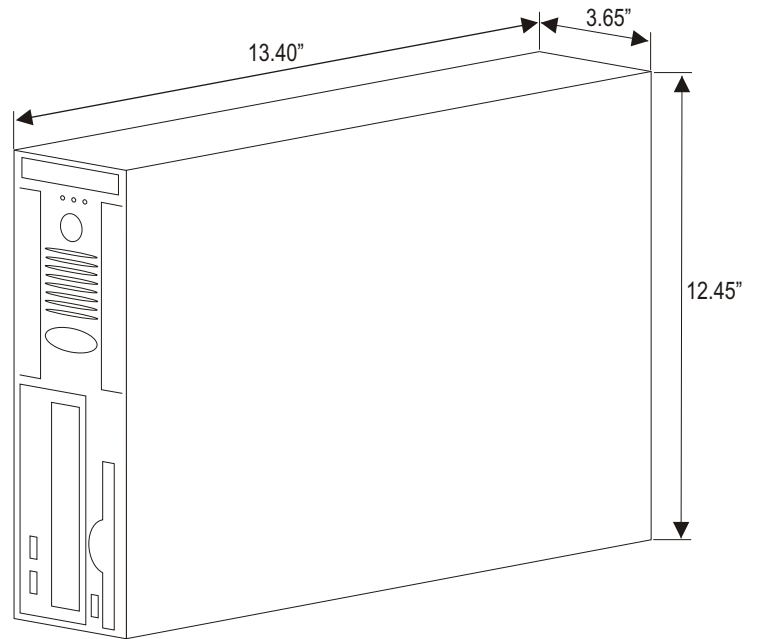

Interactive Touchscreen Solutions, Inc.

Model #: IT2000

The IT2000 computer offers a slim line design ideal for spaces with limited depth.

Dimensions

12.45"H x 3.65"W x 13.40"D

Weight

8 lbs

Operating Temperature

0-35° Celsius

Ventilation

2" Side Buffer

4" Back Buffer

Processor: Pentium Dual Core - 3.00 Ghz

RAM: 2 GB

HDD: 250 GB

Graphics: 256 MB Dual VGA/DVI
Graphics Card

CD: 24X CD/DVD Drive

OS: Windows 7 Pro

Network: 10/100BaseT ENIC